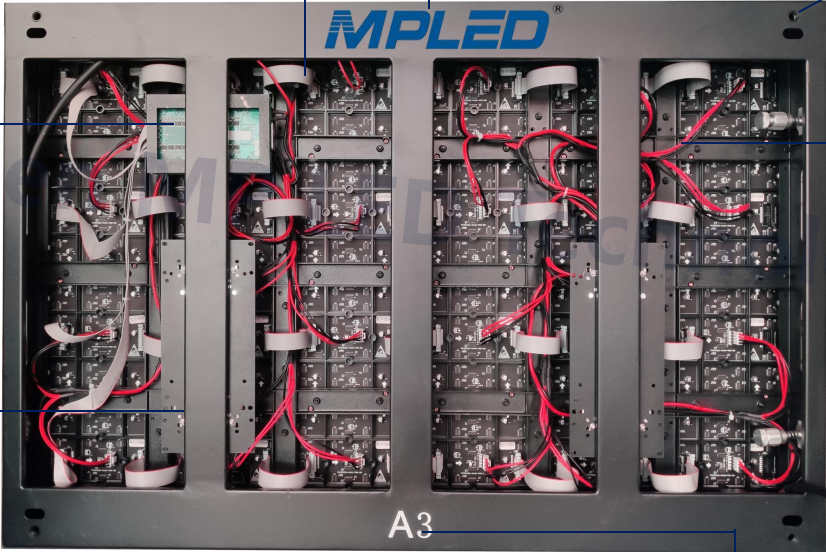

WT P2.5

Intergated indoor LED Display

Indoor Fixed Led Video Wall

Free logo customized

Flat data cable

Screw hole

Cabinet quick lock

Receiving card

Size Compatibility

Compatible with different size cabinet without gap.

These regular size cabinet has stock for faster delivery.

FRONT Service

LED Module
Power supply
Receiving card
All take out from front side

Noiseless design for indoor
use.

Adjustable Magnets

Adjustable magnets to well keep the flatness for led surface

Positing Copper Pin

Precise positioning

Inside Quick Lock

Fast cabinet assembly with quick lock
Easy handle with power/signal cable

Court P2.5

Station Curved P2.5

Specification for indoor P2.5 LED Display

Pixel pitch	2.5mm	
LED configuration	SMD2020	
Brightness	1000~1200 nits	
Viewing angle	160°/ 140° (50% brightness)	
Scan mode	1/32	
Refresh rate	3840Hz	
Processing	16 bits	
Module size	320mm x 160mm x 15mm (W x H x D)	12.60" x 6.30" x 5.91" (W x H x D)
Panel size	960mm x 640mm x 98mm (W x H x D)	37.80" x 25.20" x 3.86" (W x H x D)--Size for example
Panel weight	17.2kg / 17.69lbs	28kg/sqm
Input voltage	AC100~240V 50/60 HZ	
Power consumption (Avg)	180W/sqm	
Power consumption (Max)	600W/sqm	
Working temperature	-20°C~60°C	
IP rating	IP31/IP31	
Life span	100,000 hrs	
Warranty	24 months	