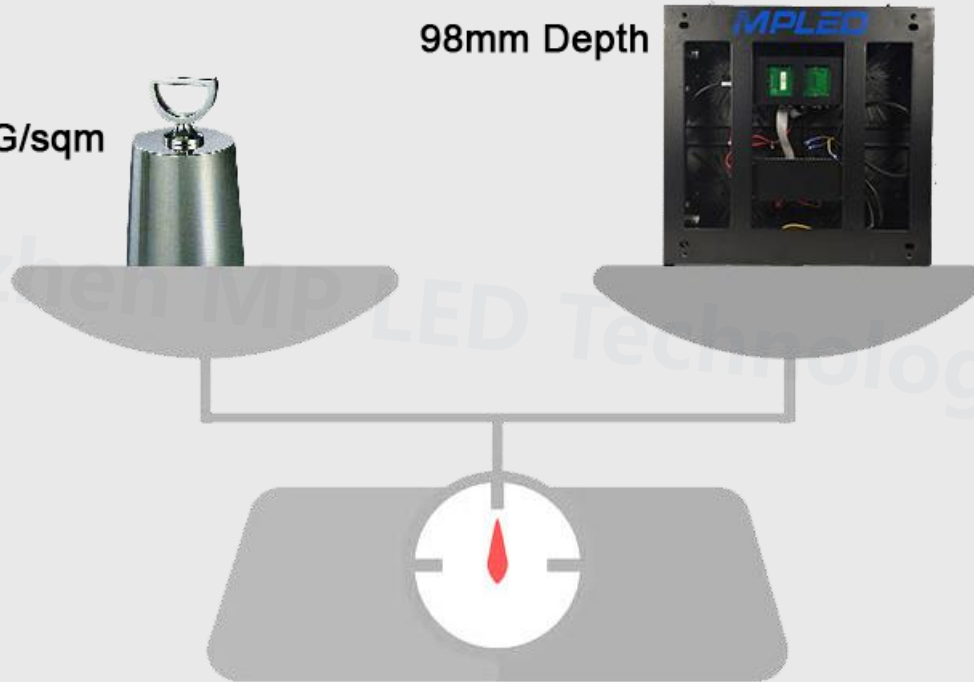

28KG/sqm

98mm Depth

Light

Thin