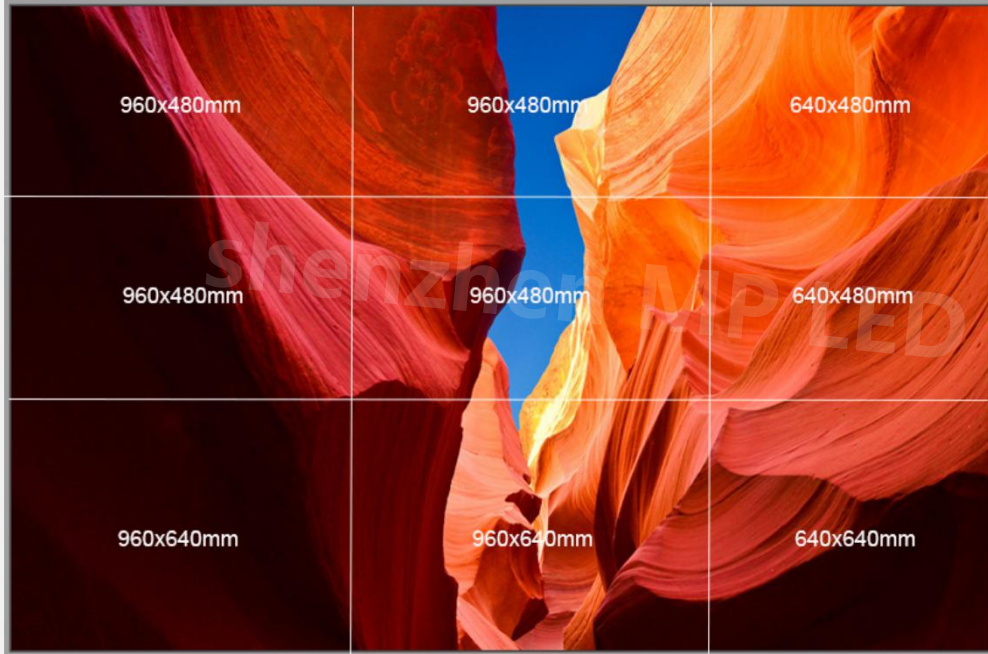

Size Compatibility

Compatible with different size cabinet without gap.

These regular size cabinet has stock for faster delivery.